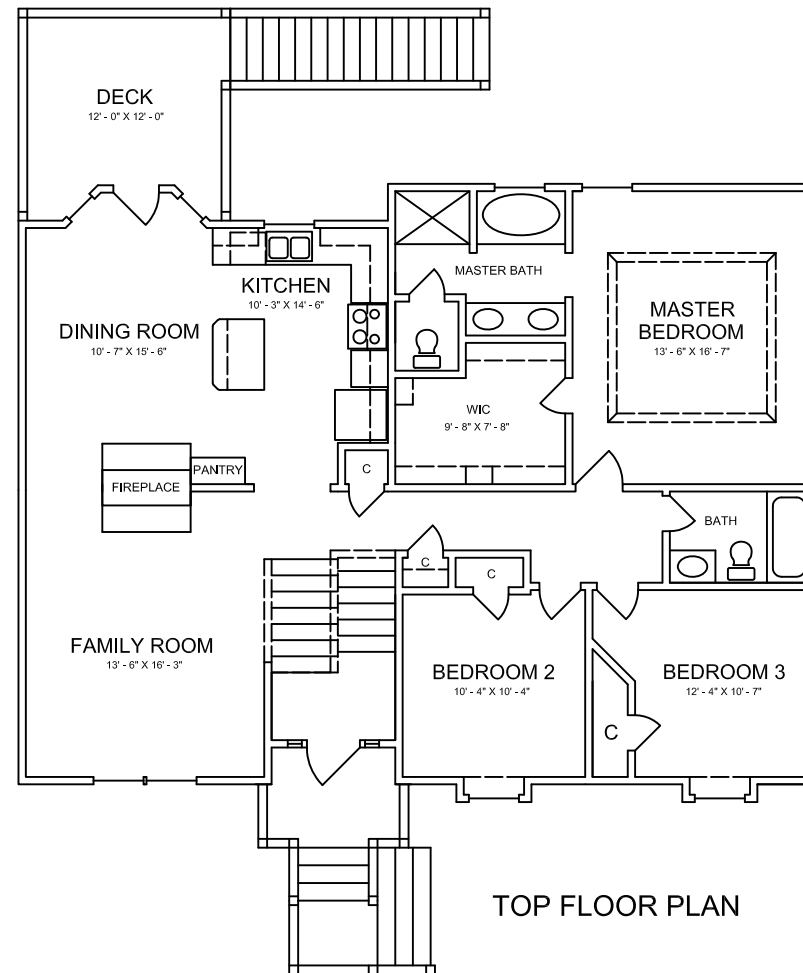

1018 SUTHERLAND DRIVE, LOUISBURG KS, 66053

FRONT ELEVATION

TOP FLOOR PLAN

BOTTOM FLOOR PLAN

LEFT ELEVATION

BACK ELEVATION

RIGHT ELEVATION