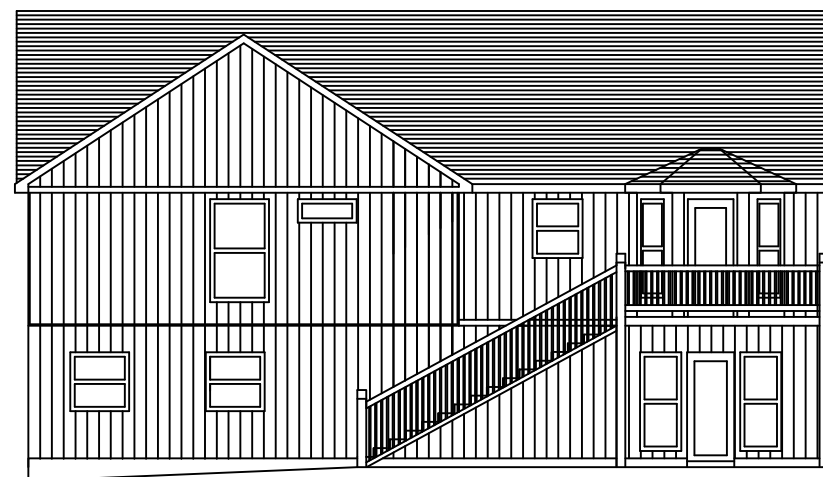

1018 SUTHERLAND DRIVE, LOUISBURG KS, 66053

FRONT ELEVATION

TOP FLOOR PLAN

BOTTOM FLOOR PLAN

LEFT ELEVATION

BACK ELEVATION

RIGHT ELEVATION