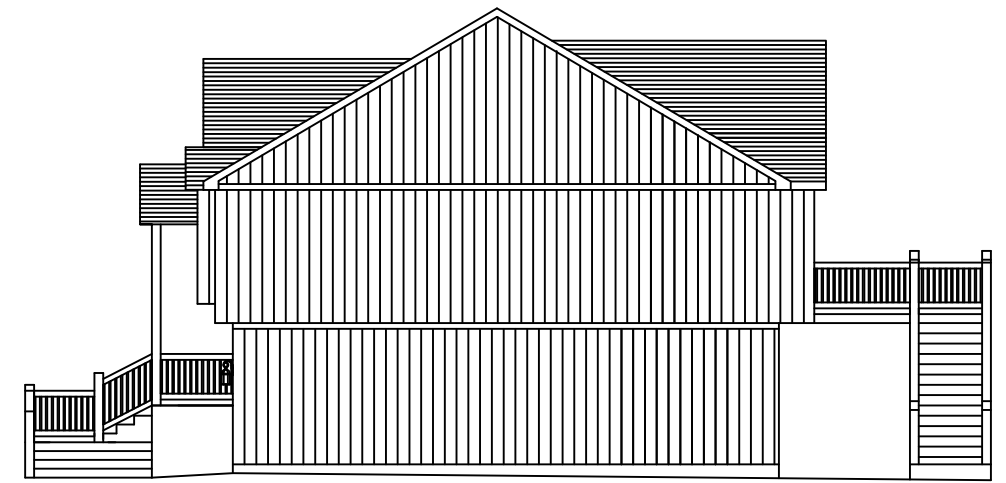

1018 SUTHERLAND DRIVE, LOUISBURG KS, 66053

FRONT ELEVATION

TOP FLOOR PLAN

BOTTOM FLOOR PLAN

LEFT ELEVATION

BACK ELEVATION

RIGHT ELEVATION