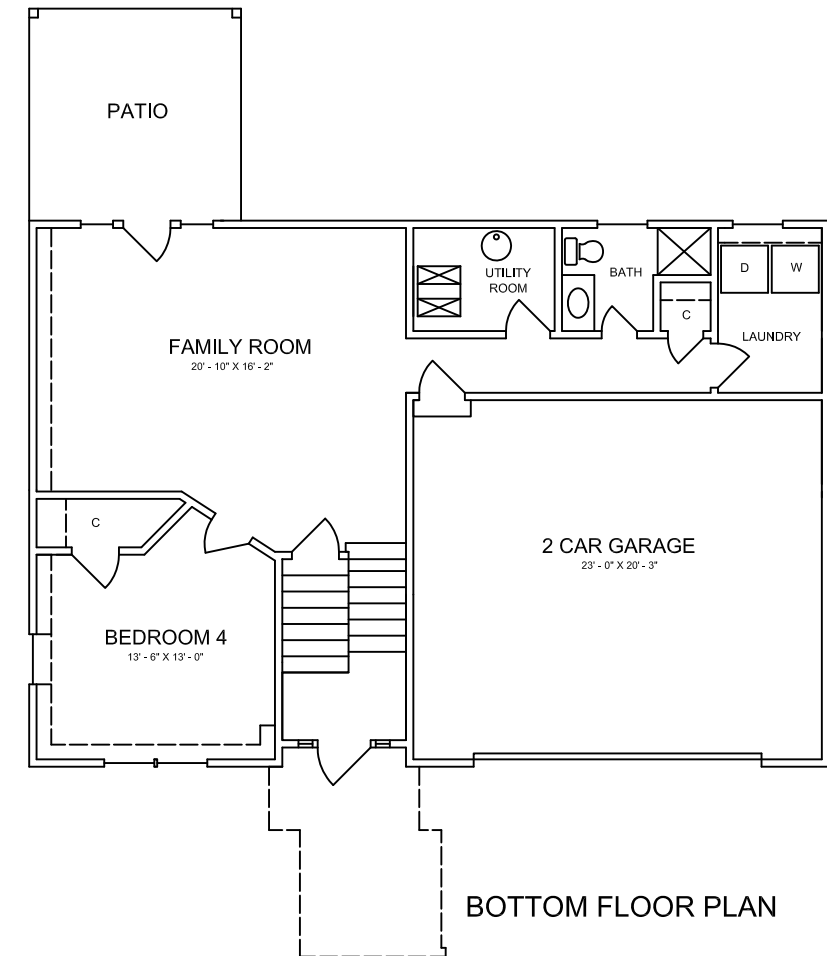

1018 SUTHERLAND DRIVE, LOUISBURG KS, 66053

FRONT ELEVATION

TOP FLOOR PLAN

BOTTOM FLOOR PLAN

LEFT ELEVATION

BACK ELEVATION

RIGHT ELEVATION